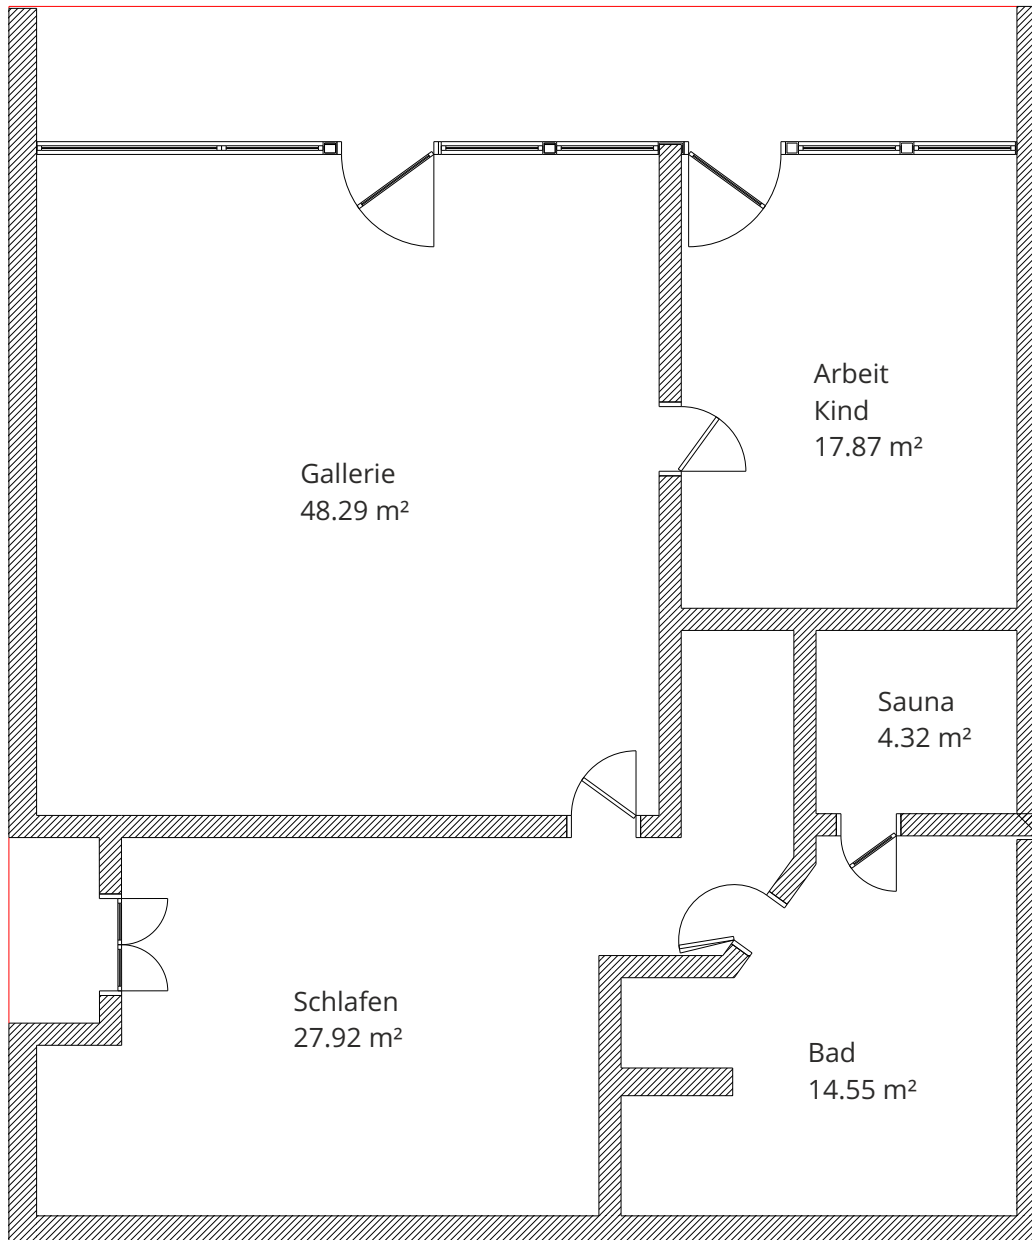

Frielinger Straße 32, 31535 Neustadt, Ground

Frielinger Straße 32, 31535 Neustadt, Upper